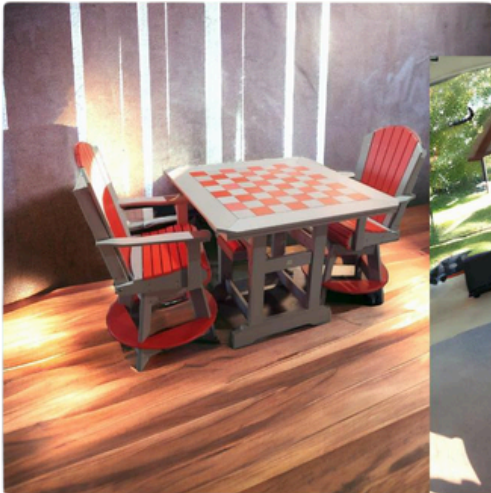

***table not included*

TABLE

44" X 44"

Dining Height Table \$564
Counter Height Table \$588
Bar Height Table \$600

***chairs not included*

TABLE 44" X 72"

Dining Height Table \$840
Counter Height Table \$864
Bar Height Table \$888

***chairs not included*

4 FOOT

ROUND TABLE

Dining Height \$810
Counter Height \$820
Bar Height \$830

***chairs not included*

5 FOOT

ROUND TABLE

Dining Height Table \$840
Counter Height Table \$865
Bar Height Table \$890

***chairs not included*

44" X 44"

CHECKER TABLE

Dining Height Table \$810
Counter Height Table \$830
Bar Height Table \$840

***chairs not included*

44" X 44"

FIRETABLE

25" Tall \$1185
30" Tall \$1260

30" Tall \$2280

***chairs not included*

CHAISE LOUNGE

Adirondack Lounge \$600
Chaise Lounge \$550

***table not included*

PICNIC TABLES

Rectangle \$1560
Octagon \$1600
Hexagon \$1300

STANDARD ROCKER