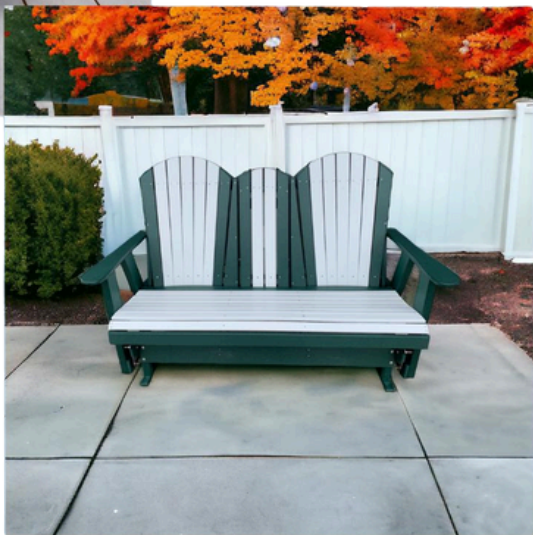

2 FOOT

GLIDER SETTEE

\$924

***umbrella not included*

5FOOT ADIRONDACK GLIDER W/CONSOLE

\$825

4 FOOT

ADIRONDACK GLIDER

\$725

2 FOOT

ADIRONDACK GLIDER

\$425

***table not included*

2 FOOT

ADIRONDACK SWIVEL GLIDER

Swivel Glider \$585
Ottoman Reg \$225