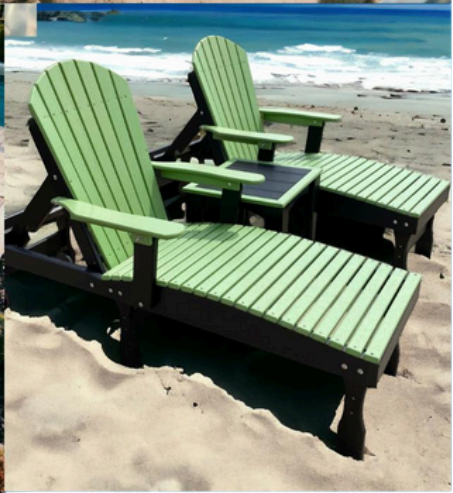

**chairs not included

44" X 72"

FIRETABLE

30" Tall \$1560

***chairs not included*

5' ROUND

FIRETABLE

25" Tall \$2100

30" Tall \$2280

***chairs not included*

CHAISE LOUNGE

Adirondack Lounge \$600
Chaise Lounge \$550

***table not included*

PICNIC TABLES

Rectangle \$1560
Octagon \$1600
Hexagon \$1300

STANDARD ROCKER