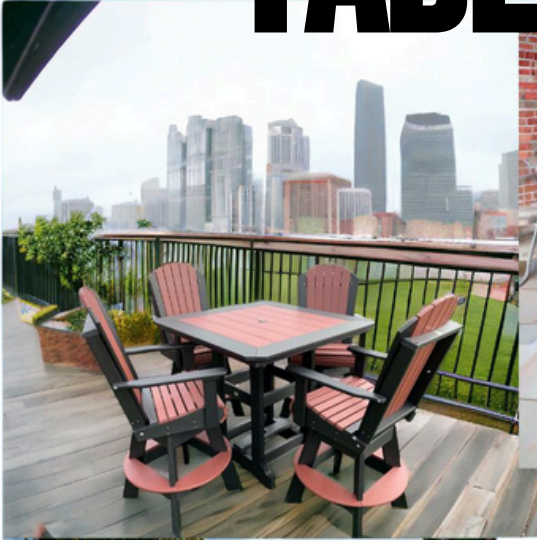

DINING CHAIR & TABLE BENCH

66" Bench \$349
44" Bench \$275

Farmhouse Chair \$312
Ad. Chair w/armrests \$390
Ad. Chair w/o armrests \$360

DINING SWIVEL CHAIR

Dining Height \$450
Counter Height \$540
Bar Height Reg \$540

***table not included*

TABLE

44" X 44"

Dining Height Table \$564
Counter Height Table \$588
Bar Height Table \$600

***chairs not included*

TABLE 44" X 72"

Dining Height Table \$840
Counter Height Table \$864
Bar Height Table \$888