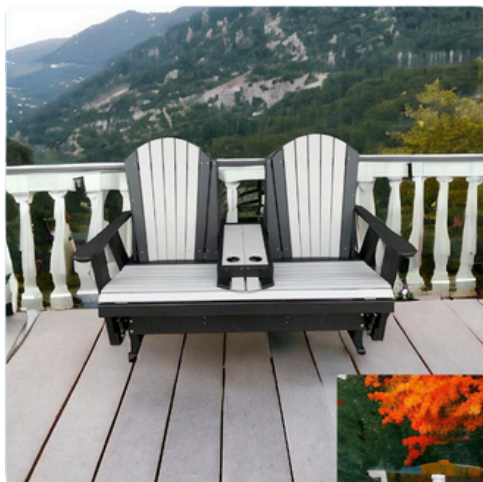

5FOOT ADIRONDACK GLIDER W/CONSOLE

$825