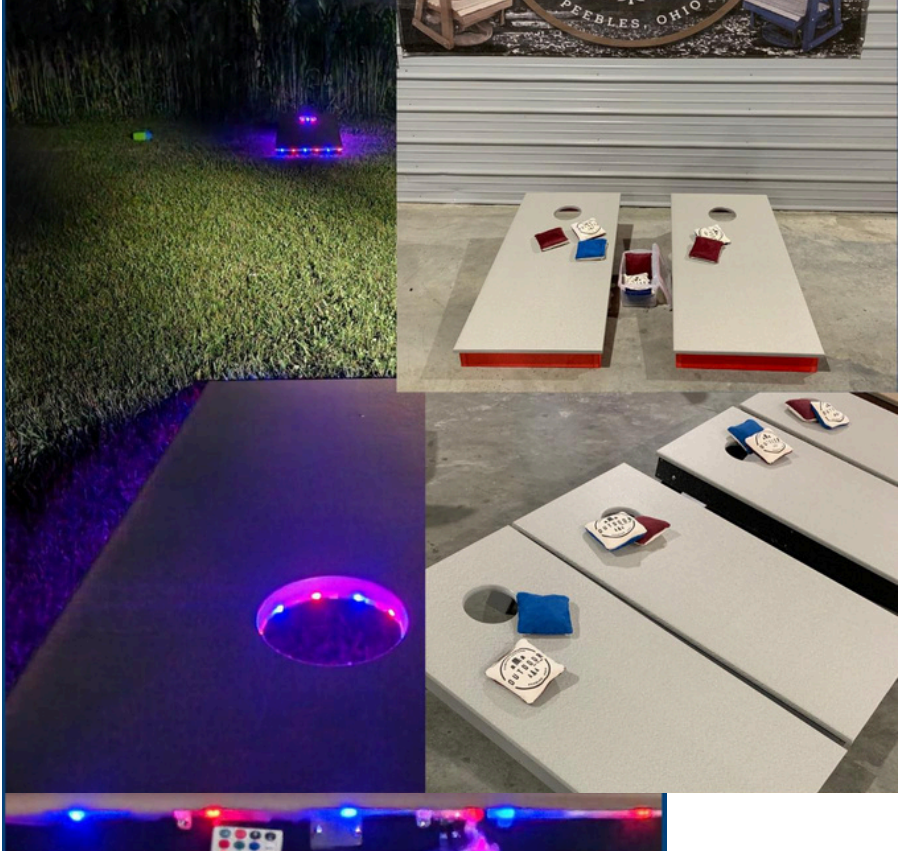

30" Tall \$2280

***chairs not included*

CHAISE LOUNGE

Adirondack Lounge \$600
Chaise Lounge \$550

***table not included*

PICNIC TABLES

Rectangle \$1560
Octagon \$1600
Hexagon \$1300

STANDARD ROCKER

Reg Size \$320
XL \$360

***table not included*

MODERN ROCKER

Reg Size \$320
XL \$360

***table not included*

COFFEE TABLES

Standard \$150
Oval \$200

***chairs not included*

GARDEN BENCHES

4 Foot Bench \$550

5 Foot Bench \$635

DEEP SEATING

Rocker w/cushions \$540
2' w/cushions \$480
4' w/cushions \$990
6' w/cushions \$1294
8' w/cushions \$1610
44"x44"x21" Table \$460

CORNHOLE GAME

Cornhole Boards \$405
Set of (sticky/slick) Bags \$30
Set of Lights \$50

44" X 96"

TABLE

Dining Height \$1200
Counter Height \$1275
Bar Height \$1300

***chairs not included*

8' Bench Option

Dining Height \$550
Counter Height \$570
Bar Height \$588