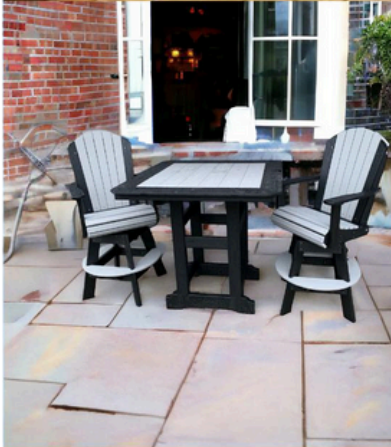

DINING CHAIR & TABLE BENCH

66" Bench \$349
44" Bench \$275

Farmhouse Chair \$312
Ad. Chair w/armrests \$390
Ad. Chair w/o armrests \$360

DINING SWIVEL CHAIR

Dining Height \$450
Counter Height \$540
Bar Height Reg \$540