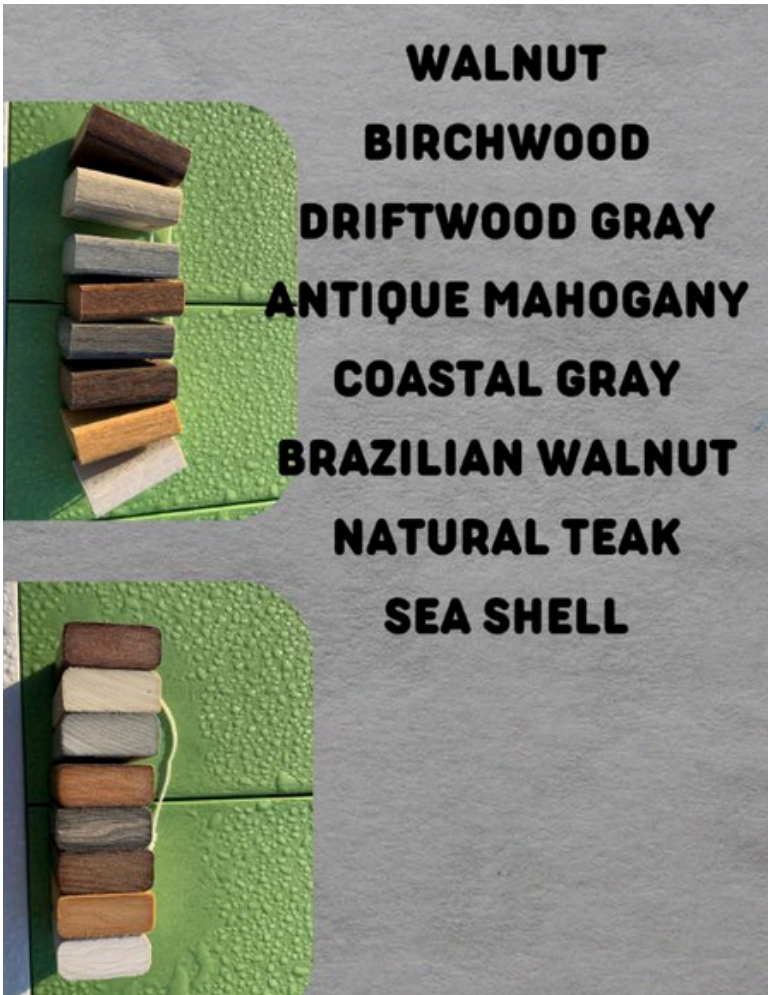

Table w/4 Chairs \$615
Glider \$330
Rocker \$105
Adirondack Chair \$105
Swing \$487

CHAIR SETTEE

Counter Height Table \$780
Bar Height Table \$840

COLOR OPTIONS

WOOD GRAIN COLOR OPTIONS

OUTDOOR

E N H A N C E M E N T S