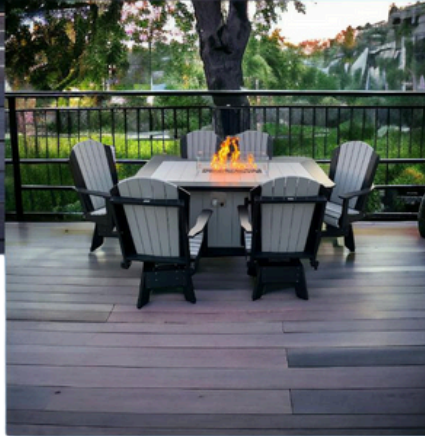

44" X 72"

FIRETABLE

30" Tall $1560

**chairs not included