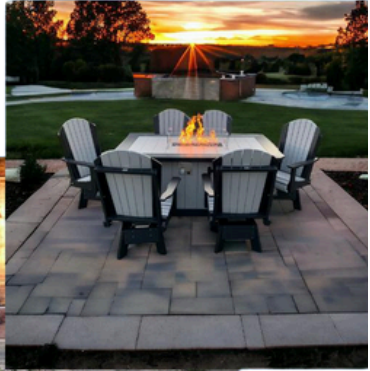

***chairs not included*

44" X 44"

CHECKER TABLE

Dining Height Table \$810
Counter Height Table \$830
Bar Height Table \$840

***chairs not included*

44" X 44"

FIRETABLE

25" Tall \$1185
30" Tall \$1260

**chairs not included

44" X 72"

FIRETABLE

30" Tall \$1560

***chairs not included*

5' ROUND

FIRETABLE

25" Tall \$2100

30" Tall \$2280

***chairs not included*

CHAISE LOUNGE

Adirondack Lounge \$600
Chaise Lounge \$550

***table not included*

PICNIC TABLES

Rectangle \$1560
Octagon \$1600
Hexagon \$1300

STANDARD ROCKER