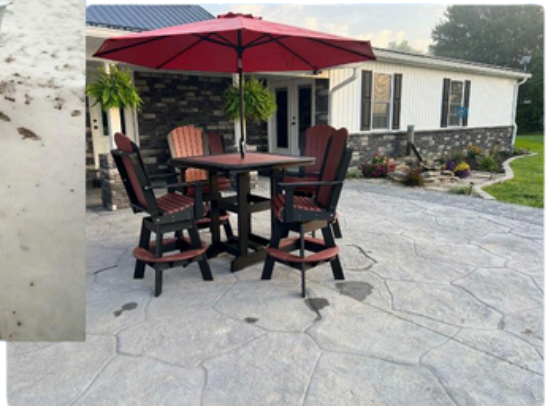

TABLE

44" X 44"

Dining Height Table $564
Counter Height Table $588
Bar Height Table $600

**chairs not included